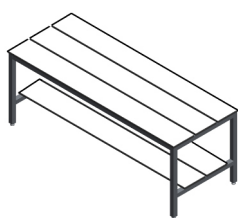

BLOMA COMPACT LAMINATE BENCHES AND HANGERS

Designation	2 FUNCTION SIMPLE BENCH BAS.BLO.2F			3 FUNCTION DOUBLE BENCH BAD.BLO.3F		
	Dimensions	424x 600 x430	424x 920 x430	424x 1840 x430	825x 600 x950	825x 920 x950
Disassembled (KIT)	111,00€	170,00€	261,00€	287,00€	443,00€	715,00€
Factory assembled	122,00€	181,00€	282,00€	320,00€	478,00€	758,00€

Designation	3 FUNCTION SIMPLE BENCH BAS.BLO.3F			4 FUNCTION DOUBLE BENCH BAD.BLO.4F		
	Dimensions	825x 600 x430	825x 920 x430	825x 1840 x430	1840x 600 x950	1840x 920 x950
Disassembled (KIT)	186,00€	284,58€	455,33€	321,00€	491,00€	788,00€
Factory assembled	204,60€	304,50€	487,20€	354,00€	525,00€	831,00€

Designation	4 FUNCTION SIMPLE BENCH BAS.BLO.4F			5 FUNCTION DOUBLE BENCH BAD.BLO.5F		
	Dimensions	1840x 600 x430	1840x 920 x430	1840x 1840 x430	2040x 600 x950	2040x 920 x950
Disassembled (KIT)	236,00€	361,08€	577,73€	376,00€	575,28€	920,45€
Factory assembled	259,60€	386,36€	618,17€	413,60€	615,55€	984,88€

BLOMA COMPACT LAMINATE BENCHES AND HANGERS

Designation	5 FUNCTION SIMPLE BENCH BAS.BLO.5F			HANGERS		
	2040x600x430	2040x920x430	2040x1840x430	600	920	1840
Disassembled (KIT)	281,00€	429,93€	687,89€	18,00€	21,00€	40,00€
Factory assembled	309,10€	460,03€	736,04€	22,00€	26,00€	48,00€