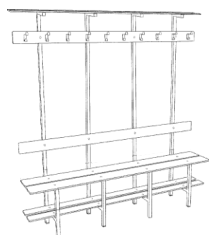

BLOMA COMPACT LAMINATE BENCHES AND HANGERS

Designation	2 FUNCTION SIMPLE BENCH BAS.BLO.2F			3 FUNCTION DOUBLE BENCH BAD.BLO.3F		
	Dimensions	424x 600 x430	424x 920 x430	424x 1840 x430	825x 600 x950	825x 920 x950
Disassembled (KIT)	111,00€	170,00€	261,00€	287,00€	443,00€	715,00€
Factory assembled	122,00€	181,00€	282,00€	320,00€	478,00€	758,00€

Designation	3 FUNCTION SIMPLE BENCH BAS.BLO.3F			4 FUNCTION DOUBLE BENCH BAD.BLO.4F		
	Dimensions	825x 600 x430	825x 920 x430	825x 1840 x430	1840x 600 x950	1840x 920 x950
Disassembled (KIT)	186,00€	284,58€	455,33€	321,00€	491,00€	788,00€
Factory assembled	204,60€	304,50€	487,20€	354,00€	525,00€	831,00€

Designation	4 FUNCTION SIMPLE BENCH BAS.BLO.4F			5 FUNCTION DOUBLE BENCH BAD.BLO.5F		
	Dimensions	1840x 600 x430	1840x 920 x430	1840x 1840 x430	2040x 600 x950	2040x 920 x950
Disassembled (KIT)	236,00€	361,08€	577,73€	376,00€	575,28€	920,45€
Factory assembled	259,60€	386,36€	618,17€	413,60€	615,55€	984,88€

BLOMA COMPACT LAMINATE BENCHES AND HANGERS

Designation	5 FUNCTION SIMPLE BENCH BAS.BLO.5F			HANGERS		
	2040x600x430	2040x920x430	2040x1840x430	600	920	1840
Disassembled (KIT)	281,00€	429,93€	687,89€	18,00€	21,00€	40,00€
Factory assembled	309,10€	460,03€	736,04€	22,00€	26,00€	48,00€