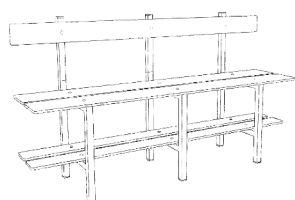

BLOMA COMPACT LAMINATE BENCHES AND HANGERS

Designation	2 FUNCTION SIMPLE BENCH BAS.BLO.2F			3 FUNCTION DOUBLE BENCH BAD.BLO.3F		
	Dimensions	424x 600 x430	424x 920 x430	424x 1840 x430	825x 600 x950	825x 920 x950
Disassembled (KIT)	111,00€	170,00€	261,00€	287,00€	443,00€	715,00€
Factory assembled	122,00€	181,00€	282,00€	320,00€	478,00€	758,00€

Designation	3 FUNCTION SIMPLE BENCH BAS.BLO.3F			4 FUNCTION DOUBLE BENCH BAD.BLO.4F		
	Dimensions	825x 600 x430	825x 920 x430	825x 1840 x430	1840x 600 x950	1840x 920 x950
Disassembled (KIT)	186,00€	284,58€	455,33€	321,00€	491,00€	788,00€
Factory assembled	204,60€	304,50€	487,20€	354,00€	525,00€	831,00€

Designation	4 FUNCTION SIMPLE BENCH BAS.BLO.4F			5 FUNCTION DOUBLE BENCH BAD.BLO.5F		
	Dimensions	1840x 600 x430	1840x 920 x430	1840x 1840 x430	2040x 600 x950	2040x 920 x950
Disassembled (KIT)	236,00€	361,08€	577,73€	376,00€	575,28€	920,45€
Factory assembled	259,60€	386,36€	618,17€	413,60€	615,55€	984,88€

BLOMA COMPACT LAMINATE BENCHES AND HANGERS

Designation	5 FUNCTION SIMPLE BENCH BAS.BLO.5F			HANGERS		
	2040x600x430	2040x920x430	2040x1840x430	600	920	1840
Disassembled (KIT)	281,00€	429,93€	687,89€	18,00€	21,00€	40,00€
Factory assembled	309,10€	460,03€	736,04€	22,00€	26,00€	48,00€