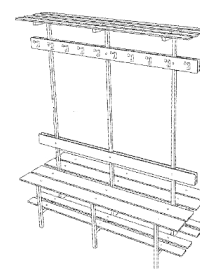

BLOMA COMPACT LAMINATE BENCHES AND HANGERS

Designation	2 FUNCTION SIMPLE BENCH BAS.BLO.2F			3 FUNCTION DOUBLE BENCH BAD.BLO.3F		
	Dimensions	424x 600 x430	424x 920 x430	424x 1840 x430	825x 600 x950	825x 920 x950
Disassembled (KIT)	111,00€	170,00€	261,00€	287,00€	443,00€	715,00€
Factory assembled	122,00€	181,00€	282,00€	320,00€	478,00€	758,00€

Designation	3 FUNCTION SIMPLE BENCH BAS.BLO.3F			4 FUNCTION DOUBLE BENCH BAD.BLO.4F		
	Dimensions	825x 600 x430	825x 920 x430	825x 1840 x430	1840x 600 x950	1840x 920 x950
Disassembled (KIT)	186,00€	284,58€	455,33€	321,00€	491,00€	788,00€
Factory assembled	204,60€	304,50€	487,20€	354,00€	525,00€	831,00€

Designation	4 FUNCTION SIMPLE BENCH BAS.BLO.4F			5 FUNCTION DOUBLE BENCH BAD.BLO.5F		
	Dimensions	1840x 600 x430	1840x 920 x430	1840x 1840 x430	2040x 600 x950	2040x 920 x950
Disassembled (KIT)	236,00€	361,08€	577,73€	376,00€	575,28€	920,45€
Factory assembled	259,60€	386,36€	618,17€	413,60€	615,55€	984,88€

BLOMA COMPACT LAMINATE BENCHES AND HANGERS

Designation	5 FUNCTION SIMPLE BENCH BAS.BLO.5F			HANGERS		
	2040x600x430	2040x920x430	2040x1840x430	600	920	1840
Disassembled (KIT)	281,00€	429,93€	687,89€	18,00€	21,00€	40,00€
Factory assembled	309,10€	460,03€	736,04€	22,00€	26,00€	48,00€