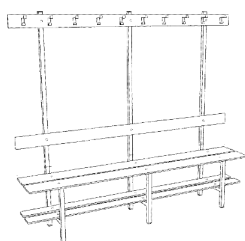

BLOMA COMPACT LAMINATE BENCHES AND HANGERS

Designation	2 FUNCTION SIMPLE BENCH BAS.BLO.2F			3 FUNCTION DOUBLE BENCH BAD.BLO.3F		
	Dimensions	424x 600 x430	424x 920 x430	424x 1840 x430	825x 600 x950	825x 920 x950
Disassembled (KIT)	111,00€	170,00€	261,00€	287,00€	443,00€	715,00€
Factory assembled	122,00€	181,00€	282,00€	320,00€	478,00€	758,00€

Designation	3 FUNCTION SIMPLE BENCH BAS.BLO.3F			4 FUNCTION DOUBLE BENCH BAD.BLO.4F		
	Dimensions	825x 600 x430	825x 920 x430	825x 1840 x430	1840x 600 x950	1840x 920 x950
Disassembled (KIT)	186,00€	284,58€	455,33€	321,00€	491,00€	788,00€
Factory assembled	204,60€	304,50€	487,20€	354,00€	525,00€	831,00€

Designation	4 FUNCTION SIMPLE BENCH BAS.BLO.4F			5 FUNCTION DOUBLE BENCH BAD.BLO.5F		
	Dimensions	1840x 600 x430	1840x 920 x430	1840x 1840 x430	2040x 600 x950	2040x 920 x950
Disassembled (KIT)	236,00€	361,08€	577,73€	376,00€	575,28€	920,45€
Factory assembled	259,60€	386,36€	618,17€	413,60€	615,55€	984,88€

BLOMA COMPACT LAMINATE BENCHES AND HANGERS

Designation	5 FUNCTION SIMPLE BENCH BAS.BLO.5F			HANGERS		
	2040x600x430	2040x920x430	2040x1840x430	600	920	1840
Disassembled (KIT)	281,00€	429,93€	687,89€	18,00€	21,00€	40,00€
Factory assembled	309,10€	460,03€	736,04€	22,00€	26,00€	48,00€