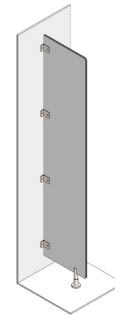

BLOMA COMPACT LAMINATE URINAL STALLS

Designation	BLOMA URINAL STALL (fixation accessories included)	BLOMA URINAL STALL WITH SUPPORT (support and fixation accessories included)
Dimensions	800x400	1200x400
Price	66,66€	95,66€

Designation	BLOMA URINAL STALL (WITHOUT SUPPORT) (fixation accessories included)	BLOMA URINAL STALL (WITH SUPPORT) (support and fixation accessories included)
Dimensions	1200x400	1825x400
Price	73,50€	134,46€

Designation	BLOMA URINAL STALL (WITH SUPPORT) (support and fixation accessories included)	BLOMA URINAL STALL (WITH SUPPORT) (support and fixation accessories included)
Dimensions	1500x800	1825x1000
Price	179,36€	269,28€

BLOMA COMPACT LAMINATE URINAL STALLS

IMPORTANT NOTES

Thickness	12mm
Colors	White; Black; Light Grey; Anthracite; Blue; Red; Yellow

Price does not include installation service. Should be understood as “Ex Works” (EXW).
VAT not included. This price table can be changed without prior notice, nullifying all its previous versions.