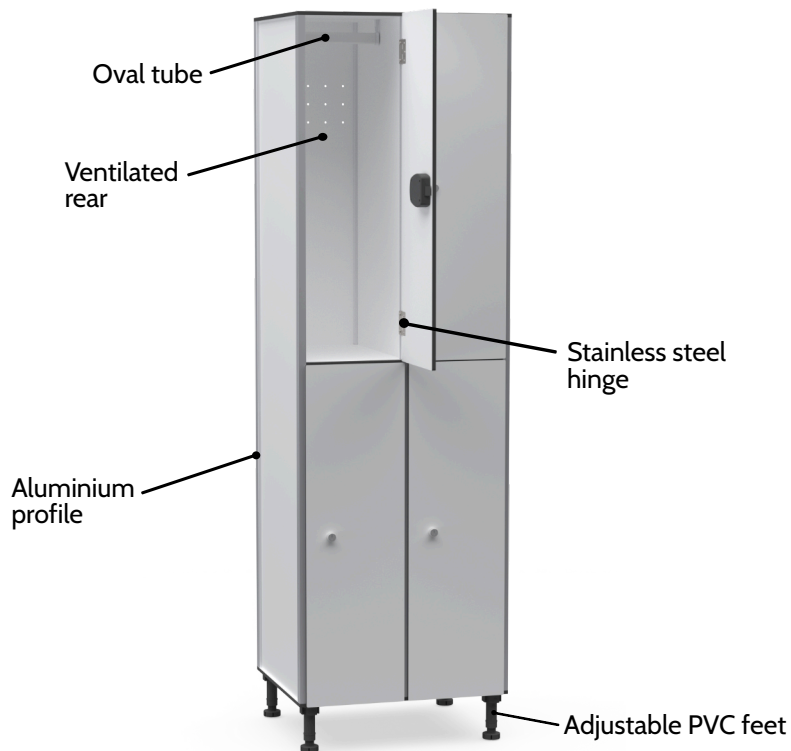

Important Notes

Lockers supplied disassembled - prices do not include assembly service.
Includes hanger - 1 per compartment.

LOCKERS WITH PROFILE - L DOORS							
Model	Designation	Reference	Dimensions (mm)			Door Thickness (mm)	Price
			Height	Width	Depth		
	SIMPLE LOCKER 2 "L" DOORS (WITH PROFILE)	CASPF.BLO.P2L	1820	300	500	10	378,57€
			1820	300	500	12	388,57€
			1820	400	500	10	418,57€
			1820	400	500	12	431,43
Model	Designation	Reference	Dimensions (mm)			Door Thickness (mm)	Price
	DOUBLE LOCKER 4 "L" DOORS (WITH PROFILE)	CADPF.BLO.P4L	1820	580	500	10	661,43€
			1820	580	500	12	680,00€
			1820	780	500	10	741,43€
			1820	780	500	12	767,14€
Model	Designation	Reference	Dimensions (mm)			Door Thickness (mm)	Price
	TRIPLE LOCKER 6 "L" DOORS (WITH PROFILE)	CATPF.BLO.P6L	1820	860	500	10	945,71€
			1820	860	500	12	974,29€
			1820	1160	500	10	1065,71€
			1820	1160	500	12	1102,86€
Model	Designation	Reference	Dimensions (mm)			Door Thickness (mm)	Price
	QUADRUPLE LOCKER 8 "L" DOORS (WITH PROFILE)	CAQPF.BLO.P8L	1820	1140	500	10	1228,57€
			1820	1140	500	12	1265,71€
			1820	1540	500	10	1388,57€
			1820	1540	500	12	1437,14

Important Notes

Lockers supplied disassembled - prices do not include assembly service.
Includes hanger - 1 per compartment.

LOCKERS WITH PROFILE - TECHNICAL SHEET

Description

Locker produced with high-density compact laminate panels, joined together by aluminium profiles.
 Body - 10mm | Back - 4mm | Doors - 10/12mm

Hardware

Oxidation-resistant aluminum profile, which guarantees rigidity to the assembly.
 Stainless steel hinges with fixing to the profile.
 Hardware and screws in AISI-304 stainless steel.
 130mm PVC feet, adjustable up to 190mm.
 Wide range of add-ons available - see [page. 7.](#)