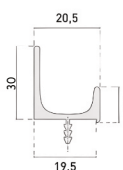

Aluminium Handle

Doors up to 447mm wide = 8,50€

Doors with a width between 487 and 797mm = 10,75€

Doors with a width between 897 and 1197mm = 15,15€