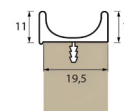

Thickness: 19mm

Limit Height (mm)	Sugestion	Width (mm)														
		100	197	297	347	397	447	497	547	597	697	797	897	997	1097	1197
172	157									10,14€			14,55€			
188	173					8,94€	9,54€	10,12€	10,55€	11,66€		13,93€	15,37€	17,28€	18,53€	19,77€
	188															
282	232															
	262					10,21€	10,89€	11,55€	12,22€	13,31€		15,91€	18,31€	19,73€	21,16€	22,56€
	282															
377	350					11,97€	12,78€	13,54€	14,33€	17,15€		18,65€	21,47€	23,14€	24,81€	26,46€
	377															
397	397	4,57€		10,42€	11,48€	12,42€	13,64€	14,45€	15,41€	17,96€	19,90€					
440	440			11,05€	12,17€	13,32€	14,39€	15,26€	16,14€	18,81€	20,84€					
595	547															
	595	6,28€		13,81€	15,21€	16,56€	17,89€	18,97€	20,06€	24,51€	25,91€					
697	697	8,00€		17,00€	18,59€	20,18€	21,78€	23,36€	24,94€	26,53€	29,40€					
757	730															
	740	8,15€	16,62€	18,25€	19,95€	21,66€	23,99€	24,86€	26,71€	28,62€	31,55€					
	757															
847	847	9,70€		19,49€	21,65€	23,79€	25,93€	27,76€	29,71€	31,71€	34,03€					
890	890	10,19€		20,34€	22,53€	24,75€	27,25€	29,17€	31,10€	32,90€	35,64€					
947	947	10,83€		21,58€	23,87€	26,11€	28,72€	30,74€	32,80€	34,22€	37,71€					
990	990	11,30€		22,38€	24,47€	26,67€	29,64€	31,96€	33,50€	35,00€	38,95€					
1047	1047			23,38€	25,79€	28,10€	30,62€	33,02€	34,73€	36,94€	40,93€					
1090	1090			23,90€	26,28€	28,64€	31,01€	33,38€	35,75€	38,10€	42,22€					
1817	1817	14,13€				42,32€	44,98€	50,02€		57,70€						
2267	2267	17,62€				49,09€	52,18€	58,01€		66,93€						
2467	2467	19,17€				53,41€	56,77€	63,13€		72,83€						

Finishes and Sides

Width (mm)	Height (mm)											
	400	550	700	740	850	880	890	950	990	1940	2390	2590
352	11,70€	15,01€	17,90€	18,25€	19,98€		20,93€	22,33€	23,27€			
602		24,94€				31,30€				61,50€	70,47€	76,37€

Observations

Melamine chipboard doors

Prices shown in €/ un, without handle and without drilling.

- Drilling service has a cost of 0,50€/ drill (net value).

Out-of-size doors billed for the next larger dimension.