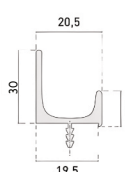

Finishes and Sides

Width (mm)	Height (mm)											
	400	550	700	740	850	880	890	950	990	1940	2390	2590
352	11,70€	15,01€	17,90€	18,25€	19,98€		20,93€	22,33€	23,27€			
602		24,94€				31,30€				61,50€	70,47€	76,37€

Observations

Melamine chipboard doors

Prices shown in €/ un, without handle and without drilling.

- Drilling service has a cost of 0,50€/ drill (net value).

Out-of-size doors billed for the next larger dimension.

Non- standard doors, different from the tabled measurements, calculate price per m2, **64€**

Aluminium Handle

Doors up to 447mm wide = 8,50€

Doors with a width between 487 and 797mm = 10,75€

Doors with a width between 897 and 1197mm = 15,15€