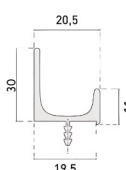

### Finishes and Sides

Width (mm)	Height (mm)											
	400	550	700	740	850	880	890	950	990	1940	2390	2590
352	59,82€	76,73€	91,47€	93,29€	102,14€		106,95€	114,15€	118,96€			
602		127,49€				159,99€				314,34€	360,16€	390,31€

Out-of-size doors billed for the next larger dimension.

Non- standard doors, different from the tabled measurements, calculate price per m2, **321,50€**

Bicolor or 3D aluminium border +15% to the RRP price.

### Aluminium Handle

Doors up to 447mm wide = 8,50€

Doors with a width between 487 and 797mm = 10,75€

Doors with a width between 897 and 1197mm = 15,15€

"J" Handle

"U" Handle