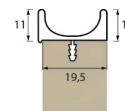

### Finishes and Sides

Width (mm)	Height (mm)											
	400	550	700	740	850	880	890	950	990	1940	2390	2590
352	59,82€	76,73€	91,47€	93,29€	102,14€		106,95€	114,15€	118,96€			
602		127,49€				159,99€				314,34€	360,16€	390,31€

Out-of-size doors billed for the next larger dimension.

Non- standard doors, different from the tabled measurements, calculate price per m2, **321,50€**

Bicolor or 3D aluminium border +15% to the RRP price.

### Aluminium Handle

Doors up to 447mm wide = 8,50€

Doors with a width between 487 and 797mm = 10,75€

Doors with a width between 897 and 1197mm = 15,15€

"J" Handle

"U" Handle